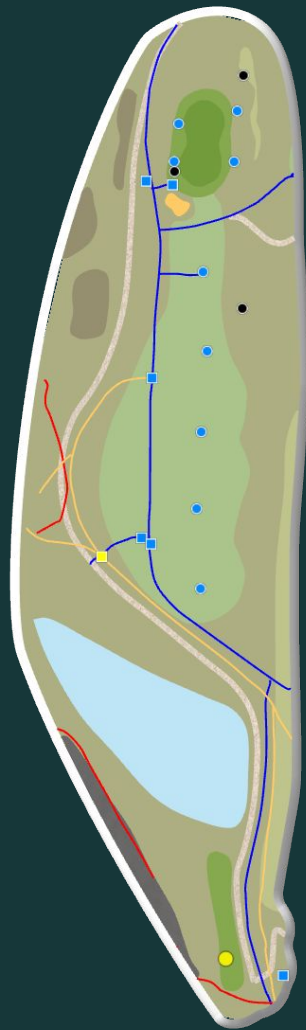

Efficient workflows

Course mapping

- The course is initially mapped by Ingenium Golf
 - Cut areas, bunkers, water streams and lakes, paths and roads, forrest

Efficient workflows

Easy mapping

- GLFR Course Manager app
- User-friendly interface
- Easy mapping of course changes
- Easy mapping and documentation of tech elements
- Use high-precision GPS as needed

Comment

DISCARD

SAVE

Area calculations

Area calculations

- Size of total areas
 - Table with all areas
 - Graphical presentation
- Selection, e.g. all grass areas
- Size of selected element
- Size of a number of selected elements

Register work on the course

Logbook for each element

- Add comments
 - Repair
 - Replacement
 - Service
 - Other information
- See full history of e.g. a sprinkler

Tech maps

Tech map - course overview

- select layers and elements as needed
 - the full irrigation system
 - drainage map
 - ...

Tech maps

Tech map per hole

- select layers and elements as needed

Heat maps

Heat map is a future option !

- Heat maps per hole with selection of
 - time of year
 - certain dates, e.g. a tournament
 - HCP and sex