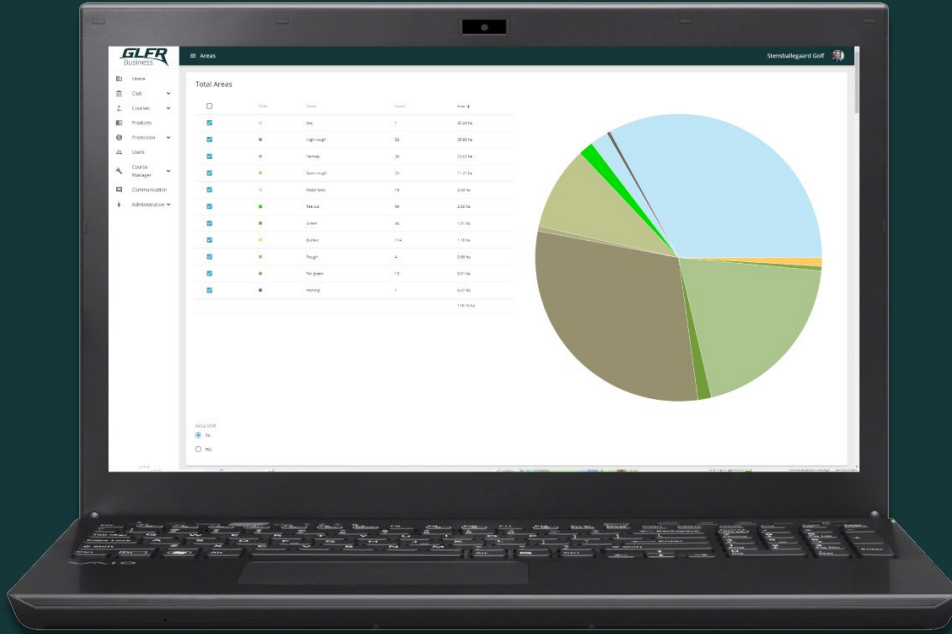

Area calculations

Area calculations

- Size of total areas
  - Table with all areas
  - Graphical presentation
- Selection, e.g. all grass areas
- Size of selected element
- Size of a number of selected elements