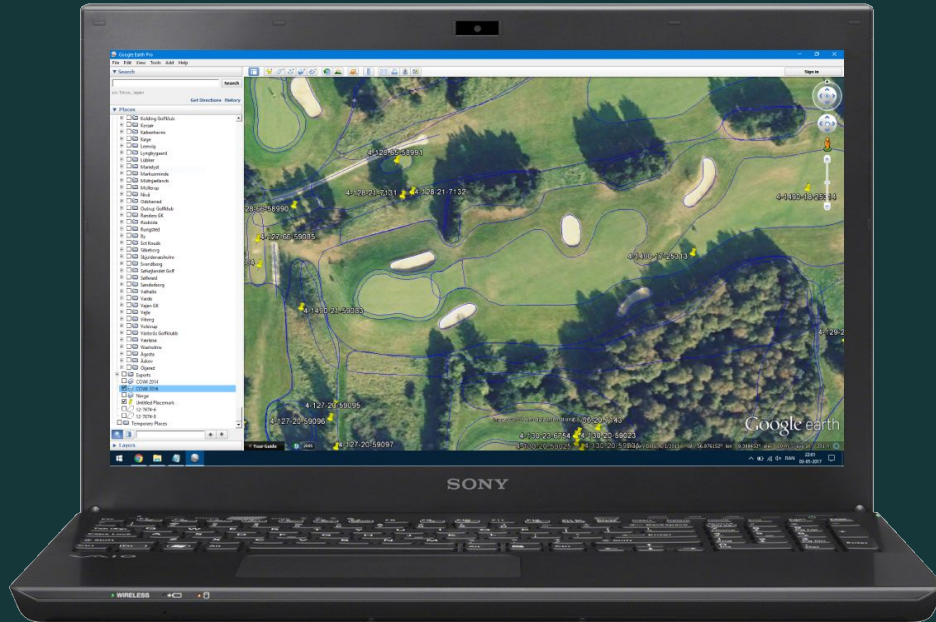

Take control of your golf course

Efficient workflows

Area calculations

Course overview

Documentation of course and tech

Register work on the course

Tech maps

Heat maps

Efficient workflows

Course mapping

- The course is initially mapped by Ingenium Golf
 - Cut areas, bunkers, water streams and lakes, paths and roads, forrest

Efficient workflows

Easy mapping

- GLFR Course Manager app
- User-friendly interface
- Easy mapping of course changes
- Easy mapping and documentation of tech elements
- Use high-precision GPS as needed